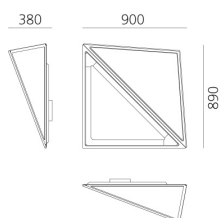

Flexia - Wall - Dark Green

Mario Cucinella

⊕ CE Dimmerable: 

LUMINAIRE

– Dimmable Typology: **Push & APP**

Notes

UGR standards for use in work spaces in any installation position.

DESCRIPTION

DIMENSIONS

- Length: **cm 90**
- Width: **cm 38**
- Height: **cm 89**