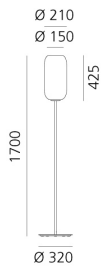

Gople Floor - Black/Copper

BIG - Bjarke Ingels Group

IP20   

LUMINAIRE

- Watt: **20W**
- CCT: **3000K**
- CRI: **80**

Remarques

DESCRIPTION

The basic form of the Gople Lamp enhances the beauty of glass, hand-processed according to an ancient Venetian technique that gradually turns white glass into crystal glass by combining both upon blowing, thus making each piece unique. More innovative finishes are added, including silver or copper vacuum metallization. Silver, bronze, copper and blue finishes are made with an innovative and sustainable metal vacuum deposition process.

CODE PRODUIT: 1410340A

CARACTÉRISTIQUES

- Code Article : **1410340A**
- Couleur: **Black/Copper**
- Installation: **Lampadaire**
- Matériaux: **Blown glass, aluminium**
- Séries: **Design Collection**
- Environnement: **Indoor**
- dessiné par: **BIG - Bjarke Ingels Group**

DIMENSIONS

- Hauteur: **cm 120**
- Diamètre: **cm 21**
- Diamètre de la base: **cm 25**

SOURCES NON FOURNIES

- Catégorie: **LED RETROFIT**
- Nombre: **1**
- Watt: **20W**
- Culot: **E27**