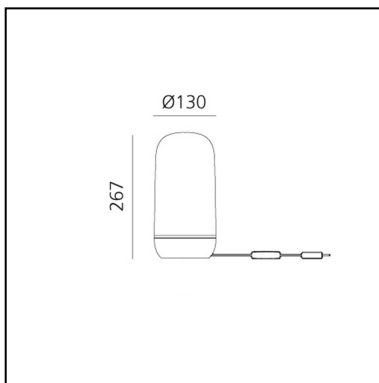

Gople Plug

BIG - Bjarke Ingels Group

LUMINAIRE

- Watt: **5,5W**
- Delivered lumens output: **414lm**
- CCT: **2700K**
- Efficiency: **88%**
- Efficacy: **82.73lm/W**
- CRI: **80**

DESCRIPTION

The Gople family keeps growing, with new versions dedicated to different lighting design languages. It is perfect for everyday lighting scenarios in personal spaces, but also for more social moments.

PRODUCT CODE: 0180020A

FEATURES

- Article Code: **0180020A**
- Installation: **Table**
- Series: **Design Collection, 2020 Artemide Collection**
- design by: **BIG - Bjarke Ingels Group**

DIMENSIONS

- Height: **cm 26.7**
- Diameter: **cm 13**

SOURCES NOT INCLUDED

- Category: **LED RETROFIT**
- Number: **1**
- Watt: **5,5W**
- Socket: **E14**