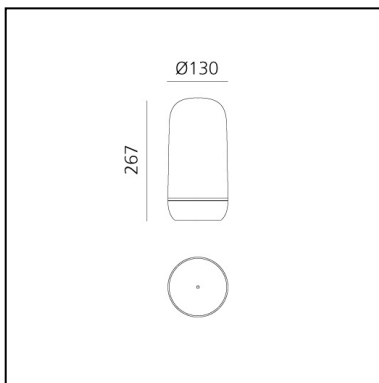

Gople Portable

BIG - Bjarke Ingels Group

LUMINAIRE

- Watt: **2,4W**
- Delivered lumens output: **212lm**
- CCT: **2700K**
- Efficiency: **100%**
- Efficacy: **106.12lm/W**
- CRI: **80**
- Dimmer Typology: **Slider Dimmer**

Notes

USB-C Port
3 Intensity levels
Up to 32 hours Autonomy
Up to 2,4 W
3 hours fast charge

DESCRIPTION

The Gople family keeps growing, with new versions dedicated to different lighting design languages.

PRODUCT CODE: 0181020A

FEATURES

- Article Code: **0181020A**
- Installation: **Table**
- Series: **Design Collection**
- design by: **BIG - Bjarke Ingels Group**

DIMENSIONS

- Height: **cm 26.7**
- Diameter: **cm 13**