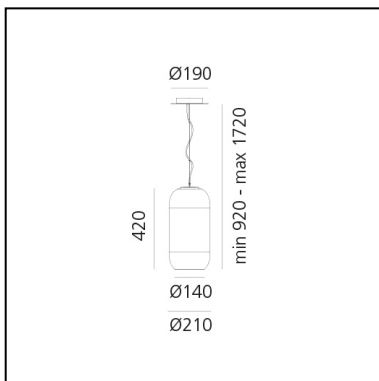

Gople - RWB - APP Compatible

BIG - Bjarke Ingels Group

IP20    Dimmerable: 

LUMINAIRE

- Watt: **16,5W**
- Delivered lumens output: **547lm**
- Efficiency: **100%**
- Efficacy: **34.19lm/W**
- Dimmable Typology: **APP**

PRODUCT CODE: 1407010APP

FEATURES

- Article Code: **1407010APP**
- Colour: **White**
- Installation: **Suspension**
- Material: **Blown glass, aluminium**
- Series: **Design Collection**
- Environment: **Indoor**
- design by: **BIG - Bjarke Ingels Group**

DIMENSIONS

- Height: **cm 42**
- Diameter: **cm 21**
- Base Diameter: **cm 19**
- Max Height from ceiling: **cm 172**

SOURCES INCLUDED

- Category: **Led RWB**
- Number: **1**
- Watt: **21W**

- Category: **Led**
- Number: **1**
- Watt: **11W**