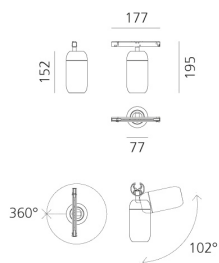

Gople System - Spot Medium - 16° - Black

BIG - Bjarke Ingels Group

DESCRIPTION

* The product is not yet available.

PRODUCT CODE: NEW

FEATURES

- Article Code: - - -
- Colour: **Black**
- Installation: **Projector**
- Series: **Architectural Indoor, 2020 Artemide Collection**
- design by: **BIG - Bjarke Ingels Group**

DIMENSIONS

- Length: **cm 17.7**
- Width: **cm 7.7**
- Height: **cm 19.5**
- Inclination: **102°**
- Rotation: **360°**

⊕ Dimmerable: 

LUMINAIRE

- Watt: **25W**
- Delivered lumens output: **1492lm**