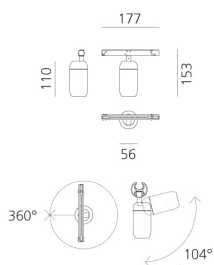

Gople System - Spot Small - 16° - Black

BIG - Bjarke Ingels Group

DESCRIPTION

* The product is not yet available.

⚡ Dimmerable:

PRODUCT CODE: NEW

FEATURES

- Article Code: - - -
- Colour: **Black**
- Installation: **Projector**
- Series: **Architectural Indoor, 2020 Artemide Collection**
- design by: **BIG - Bjarke Ingels Group**

DIMENSIONS

- Length: **cm 17.7**
- Width: **cm 5.6**
- Height: **cm 15.3**
- Inclination: **104°**
- Rotation: **360°**

LUMINAIRE

- Watt: **10W**
- Delivered lumens output: **540lm**