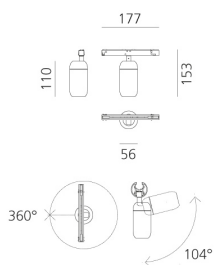

Gople System - Spot Small - 16° - White

BIG - Bjarke Ingels Group

DESCRIPTION

* The product is not yet available.

⚡ Dimmerable: 

LUMINAIRE

- Watt: **10W**
- Delivered lumens output: **540lm**

PRODUCT CODE: NEW

FEATURES

- Article Code: - - -
- Colour: **White**
- Installation: **Projector**
- Series: **Architectural Indoor, 2020 Artemide Collection**
- design by: **BIG - Bjarke Ingels Group**

DIMENSIONS

- Length: **cm 17.7**
- Width: **cm 5.6**
- Height: **cm 15.3**
- Inclination: **104°**
- Rotation: **360°**