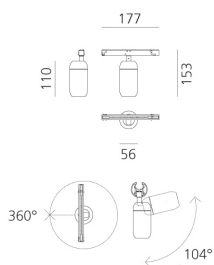

Gople System - Spot Small - 22° - Black

BIG - Bjarke Ingels Group

DESCRIPTION

* The product is not yet available.

PRODUCT CODE: NEW

FEATURES

- Article Code: - - -
- Colour: **Black**
- Installation: **Projector**
- Series: **Architectural Indoor, 2020 Artemide Collection**
- design by: **BIG - Bjarke Ingels Group**

DIMENSIONS

- Length: **cm 17.7**
- Width: **cm 5.6**
- Height: **cm 15.3**
- Inclination: **104°**
- Rotation: **360°**

⊕ Dimmerable: 

LUMINAIRE

- Watt: **10W**
- Delivered lumens output: **584lm**