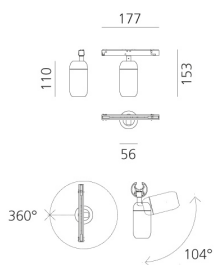

Gople System - Spot Small - 22° - White

BIG - Bjarke Ingels Group

DESCRIPTION

* The product is not yet available.

⚡ Dimmerable: 

LUMINAIRE

- Watt: **10W**
- Delivered lumens output: **584lm**

PRODUCT CODE: NEW

FEATURES

- Article Code: - - -
- Colour: **White**
- Installation: **Projector**
- Series: **Architectural Indoor, 2020 Artemide Collection**
- design by: **BIG - Bjarke Ingels Group**

DIMENSIONS

- Length: **cm 17.7**
- Width: **cm 5.6**
- Height: **cm 15.3**
- Inclination: **104°**
- Rotation: **360°**