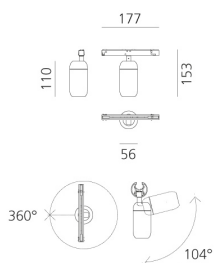

## DIMENSIONS

- Length: **cm 17.7**
- Width: **cm 5.6**
- Height: **cm 15.3**
- Inclination: **104°**
- Rotation: **360°**

⊕ Dimmerable: