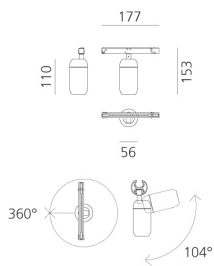

Gople System - Spot Small - 32° - White

BIG - Bjarke Ingels Group

DESCRIPTION

* The product is not yet available.

⚡ Dimmerable: 

LUMINAIRE

- Watt: **10W**
- Delivered lumens output: **528lm**

PRODUCT CODE: NEW

FEATURES

- Article Code: - - -
- Colour: **White**
- Installation: **Projector**
- Series: **Architectural Indoor, 2020 Artemide Collection**
- design by: **BIG - Bjarke Ingels Group**

DIMENSIONS

- Length: **cm 17.7**
- Width: **cm 5.6**
- Height: **cm 15.3**
- Inclination: **104°**
- Rotation: **360°**