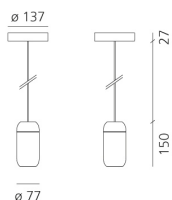

Gople System - Spot Suspension Stand Alone Medium - 16° - White

BIG - Bjarke Ingels Group

DESCRIPTION

* The product is not yet available.

PRODUCT CODE: NEW

FEATURES

- Article Code: - - -
- Colour: **White**
- Installation: **Projector**
- Series: **Architectural Indoor, 2020 Artemide Collection**
- design by: **BIG - Bjarke Ingels Group**

DIMENSIONS

- Height: **cm 15**
- Diameter: **cm 7.7**
- Base Diameter: **cm 13.7**

Dimmerable:  **•**

LUMINAIRE

- Watt: **25W**
- Delivered lumens output: **1492lm**