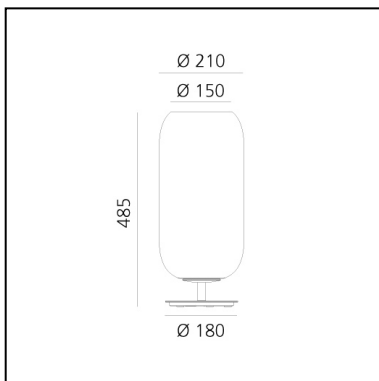

Gople Table - Black/Copper

BIG - Bjarke Ingels Group

IP20   

LUMINAIRE

- Watt: **20W**
- Delivered lumens output: **1118lm**
- CCT: **3000K**
- Efficiency: **46%**
- Efficacy: **55.91lm/W**
- CRI: **80**

DESCRIPTION

PRODUCT CODE: 1408340A

FEATURES

- Article Code: **1408340A**
- Colour: **Black/Copper**
- Installation: **Table**
- Material: **Blown glass, aluminium**
- Series: **Design Collection**
- Environment: **Indoor**
- design by: **BIG - Bjarke Ingels Group**

DIMENSIONS

- Height: **cm 48.5**
- Diameter: **cm 21**
- Base Diameter: **cm 18**

SOURCES NOT INCLUDED

- Category: **LED RETROFIT**
- Number: **1**
- Watt: **20W**
- Socket: **E27**