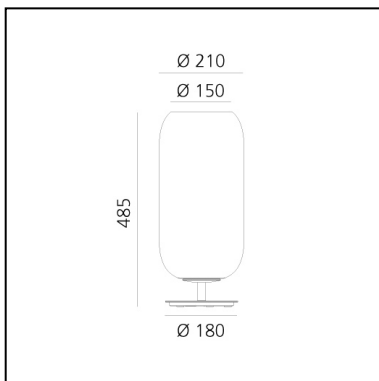

Gople Table - White/White

BIG - Bjarke Ingels Group

IP20   

LUMINAIRE

- Watt: **20W**
- Delivered lumens output: **2088lm**
- CCT: **3000K**
- Efficiency: **85%**
- Efficacy: **104.41lm/W**
- CRI: **80**

DESCRIPTION

PRODUCT CODE: 1408220A

FEATURES

- Article Code: **1408220A**
- Colour: **White/White**
- Installation: **Table**
- Material: **Blown glass, aluminium**
- Series: **Design Collection**
- Environment: **Indoor**
- design by: **BIG - Bjarke Ingels Group**

DIMENSIONS

- Height: **cm 48.5**
- Diameter: **cm 21**
- Base Diameter: **cm 18**

SOURCES NOT INCLUDED

- Category: **LED RETROFIT**
- Number: **1**
- Watt: **20W**
- Socket: **E27**