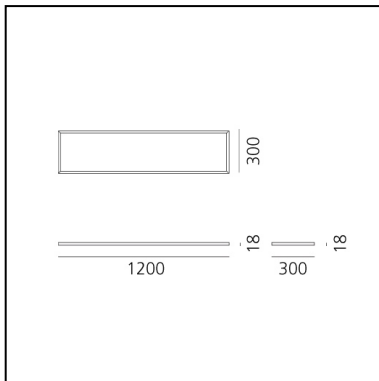

Grafa Stand Alone Structural Module 1200x300 - Dali+Switch-Dim 3000K

Wilmotte & Industries

IP20  Dimmerable: 

LUMINAIRE

- Watt: **53W**
- Delivered lumens output: **5765lm**
- CCT: **3000K**
- Efficiency: **88%**
- Efficacy: **108.78lm/W**
- CRI: **80**

DESCRIPTION

Modular system with direct emission and indirect with LED high efficiency. Available in two colors: warm white (3000K), neutral white (4000K) - CRI = 85 (typ.). Installation with suspension. Single mounting, in continuous line by angle (90°), free composition. Dimmable electronic power supply Dali. Materials: structure in extruded aluminum anodized matte, top screen with anti-dust polycarbonate, staples in 6 different tones. Suspension cables in steel with quick adjustment. Complies with EN62471, EN60598-1 and other specific standards.

PRODUCT CODE: M3000W61

FEATURES

- Article Code: **M3000W61**
- Colour: **Silver Grey**
- Installation: **Suspension**
- Series: **Architectural Indoor**
- design by: **Wilmotte & Industries**

DIMENSIONS

- Length: **cm 120**
- Width: **cm 30**
- Height: **cm 1.8**
- Weight: **kg 4**