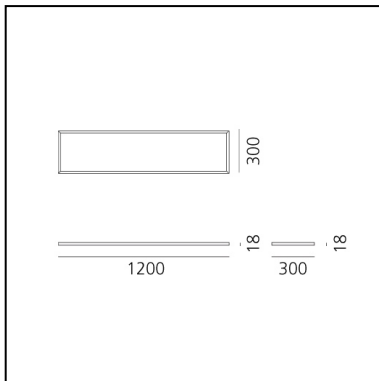

Grafa Stand Alone Structural Module 1200x300 - Dali+Switch-Dim 4000K

Wilmotte & Industries

IP20  Dimmerable: 

LUMINAIRE

- Watt: **53W**
- Delivered lumens output: **6589lm**
- CCT: **4000K**
- Efficiency: **88%**
- Efficacy: **124.32lm/W**
- CRI: **80**

DESCRIPTION

Modular system with direct emission and indirect with LED high efficiency. Available in two colors: warm white (3000K), neutral white (4000K) - CRI = 85 (typ.). Installation with suspension. Single mounting, in continuous line by angle (90°), free composition. Dimmable electronic power supply Dali. Materials: structure in extruded aluminum anodized matte, top screen with anti-dust polycarbonate, staples in 6 different tones. Suspension cables in steel with quick adjustment. Complies with EN62471, EN60598-1 and other specific standards.

PRODUCT CODE: M3000N61

FEATURES

- Article Code: **M3000N61**
- Colour: **Silver Grey**
- Installation: **Suspension**
- Series: **Architectural Indoor**
- design by: **Wilmotte & Industries**

DIMENSIONS

- Length: **cm 120**
- Width: **cm 30**
- Height: **cm 1.8**
- Weight: **kg 4**