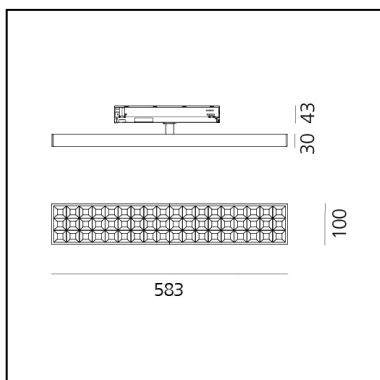

Hoy Refractive 3-Phase Track - 4000K - White

Foster + Partners Industrial Design

IP20   Dimmable: 

LUMINAIRE

- Watt: **22W**
- Tension: **220-240V**
- Flux Lumineux (lm): **2500lm**
- CCT: **4000K**
- CRI: **90**
- Dimmable Typology: **Dali**

Remarques

Louvre to be ordered separately

DESCRIPTION

Hoy is a system of adjustable spotlights with a basic shape, yet a rich performance. A simple cylinder protrudes from the surface with varying heights for the different versions (recessed, semi-recessed, SMD, track).

Its volume is divided to direct emission in space, the mobile part hosts to the source and the optical devices required to produce four different beam angles (13°, 24°, 48°, 68°).

CARACTÉRISTIQUES

- Code Produit : **CF30101**
- Couleur: **White**
- Séries: **Architectural Indoor**
- Environnement: **Indoor**
- dessiné par: **Foster + Partners Industrial Design**

DIMENSIONS

- Longueur : **583 mm**
- Largeur: **100 mm**
- Hauteur: **138 mm**

ACCESSOIRES

Hoy Refractive Louvres - 576mm - White CF50001

Hoy Refractive Louvres - 576mm - Black CF50004