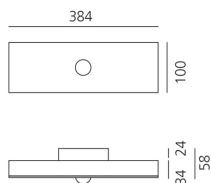

DIMENSIONS

- Length: **cm 38.4**
- Width: **cm 10**
- Height: **cm 5.8**

IP20  

LUMINAIRE

- Voltage: **220-240V**

Accessories

Ceiling feedable 2x90° joint including 2 intermediate joints - Black
BL21304

Ceiling non feedable intermediate linear joint - White
BL21001