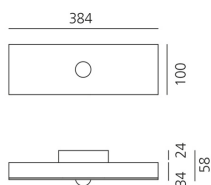

DIMENSIONS

- Length: **cm 38.4**
- Width: **cm 10**
- Height: **cm 5.8**

IP20  

LUMINAIRE

- Voltage: **220-240V**

Accessories

Ceiling feedable 2x90° joint including 2 intermediate joints - Black
BL21304

Ceiling non feedable intermediate linear joint - White
BL21001