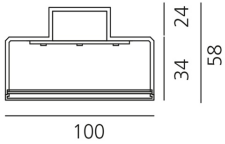

PRODUCT CODE: BL00404

FEATURES

- Article Code: **BL00404**
- Colour: **Black**
- Installation: **CeilingSuspension**
- Series: **Architectural Indoor**
- Environment: **Indoor**
- design by: **Foster + Partners**

DIMENSIONS

- Length: **cm 115.4**
- Width: **cm 10**
- Height: **cm 5.8**

LUMINAIRE

- Watt: **24W**
- Voltage: **220-240V**
- Delivered lumens output: **2915lm**
- CCT: **3000K**
- Efficiency: **78%**
- Efficacy: **121.45lm/W**
- CRI: **80**
- Dimmable Typology: **Dali**

Notes

220/240Vac 50/60Hz electronic ballast included.
Driver uses 1 DALI Address