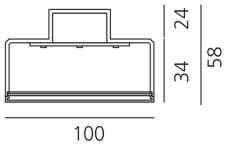

PRODUCT CODE: BL00401

FEATURES

- Article Code: **BL00401**
- Colour: **White**
- Installation: **CeilingSuspension**
- Series: **Architectural Indoor**
- Environment: **Indoor**
- design by: **Foster + Partners**

DIMENSIONS

- Length: **cm 115.4**
- Width: **cm 10**
- Height: **cm 5.8**

LUMINAIRE

- Watt: **24W**
- Voltage: **220-240V**
- Delivered lumens output: **2915lm**
- CCT: **3000K**
- Efficiency: **78%**
- Efficacy: **121.45lm/W**
- CRI: **80**
- Dimmable Typology: **Dali**

Notes

220/240Vac 50/60Hz electronic ballast included.
Driver uses 1 DALI Address