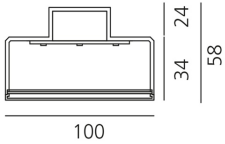

PRODUCT CODE: BL00504

FEATURES

- Article Code: **BL00504**
- Colour: **Black**
- Installation: **CeilingSuspension**
- Series: **Architectural Indoor**
- Environment: **Indoor**
- design by: **Foster + Partners**

DIMENSIONS

- Length: **cm 115.4**
- Width: **cm 10**
- Height: **cm 5.8**

LUMINAIRE

- Watt: **24W**
- Voltage: **220-240V**
- Delivered lumens output: **3067lm**
- CCT: **4000K**
- Efficiency: **78%**
- Efficacy: **127.80lm/W**
- CRI: **80**
- Dimmable Typology: **Dali**

Notes

220/240Vac 50/60Hz electronic ballast included.
Driver uses 1 DALI Address