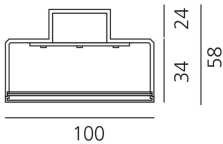

PRODUCT CODE: BL00501

FEATURES

- Article Code: **BL00501**
- Colour: **White**
- Installation: **CeilingSuspension**
- Series: **Architectural Indoor**
- Environment: **Indoor**
- design by: **Foster + Partners**

DIMENSIONS

- Length: **cm 115.4**
- Width: **cm 10**
- Height: **cm 5.8**

LUMINAIRE

- Watt: **24W**
- Voltage: **220-240V**
- Delivered lumens output: **3067lm**
- CCT: **4000K**
- Efficiency: **78%**
- Efficacy: **127.80lm/W**
- CRI: **80**
- Dimmable Typology: **Dali**

Notes

220/240Vac 50/60Hz electronic ballast included.
Driver uses 1 DALI Address