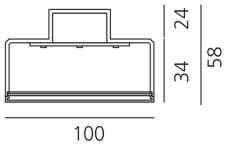

PRODUCT CODE: BL10401

FEATURES

- Article Code: **BL10401**
- Colour: **White**
- Installation: **CeilingSuspension**
- Series: **Architectural Indoor**
- Environment: **Indoor**
- design by: **Foster + Partners**

DIMENSIONS

- Length: **cm 230.9**
- Width: **cm 10**
- Height: **cm 5.8**

LUMINAIRE

- Watt: **46W**
- Voltage: **220-240V**
- Delivered lumens output: **5830lm**
- CCT: **3000K**
- Efficiency: **78%**
- Efficacy: **126.73lm/W**
- CRI: **80**
- Dimmable Typology: **Dali**

Notes

220/240Vac 50/60Hz electronic ballast included.
Driver uses 1 DALI Address