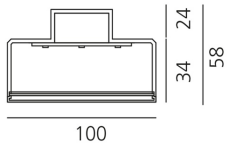

PRODUCT CODE: BL10104

FEATURES

- Article Code: **BL10104**
- Colour: **Black**
- Installation: **CeilingSuspension**
- Series: **Architectural Indoor**
- Environment: **Indoor**
- design by: **Foster + Partners**

DIMENSIONS

- Length: **cm 230.9**
- Width: **cm 10**
- Height: **cm 5.8**

LUMINAIRE

- Watt: **46W**
- Voltage: **220-240V**
- Delivered lumens output: **5830lm**
- CCT: **3000K**
- Efficiency: **78%**
- Efficacy: **126.73lm/W**
- CRI: **80**

Notes

220/240Vac 50/60Hz electronic ballast included