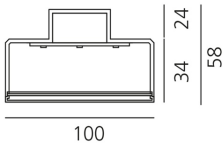

PRODUCT CODE: BL10504

FEATURES

- Article Code: **BL10504**
- Colour: **Black**
- Installation: **CeilingSuspension**
- Series: **Architectural Indoor**
- Environment: **Indoor**
- design by: **Foster + Partners**

DIMENSIONS

- Length: **cm 230.9**
- Width: **cm 10**
- Height: **cm 5.8**

LUMINAIRE

- Watt: **46W**
- Voltage: **220-240V**
- Delivered lumens output: **6135lm**
- CCT: **4000K**
- Efficiency: **78%**
- Efficacy: **133.36lm/W**
- CRI: **80**
- Dimmable Typology: **Dali**

Notes

220/240Vac 50/60Hz electronic ballast included.
Driver uses 1 DALI Address