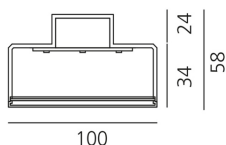

DIMENSIONS

- Length: **cm 230.9**
- Width: **cm 10**
- Height: **cm 5.8**

LUMINAIRE

- Watt: **46W**
- Voltage: **220-240V**
- Delivered lumens output: **6135lm**
- CCT: **4000K**
- Efficiency: **78%**
- Efficacy: **133.36lm/W**
- CRI: **80**