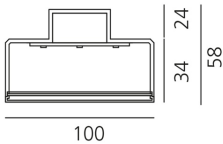

LUMINAIRE

- Watt: **38W**
- Voltage: **220-240V**
- Delivered lumens output: **4700lm**
- CCT: **3000K**
- Efficiency: **81%**
- Efficacy: **123.68lm/W**
- CRI: **80**
- Dimmable Typology: **Dali**

Notes

220/240Vac 50/60Hz electronic ballast included.
Driver uses 2 DALI Addresses

DESCRIPTION

PRODUCT CODE: BL01004

FEATURES

- Article Code: **BL01004**
- Colour: **Black**
- Installation: **Suspension**
- Series: **Architectural Indoor**
- Environment: **Indoor**
- design by: **Foster + Partners**

DIMENSIONS

- Length: **cm 115.4**
- Width: **cm 10**
- Height: **cm 5.8**