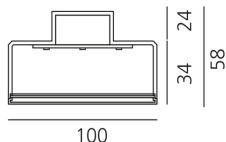

DIMENSIONS

- Length: **cm 115.4**
- Width: **cm 10**
- Height: **cm 5.8**

LUMINAIRE

- Watt: **38W**
- Voltage: **220-240V**
- Delivered lumens output: **4700lm**
- CCT: **3000K**
- Efficiency: **81%**
- Efficacy: **123.68lm/W**
- CRI: **80**