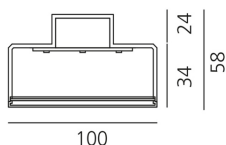

DIMENSIONS

- Length: **cm 115.4**
- Width: **cm 10**
- Height: **cm 5.8**

LUMINAIRE

- Watt: **38W**
- Voltage: **220-240V**
- Delivered lumens output: **4948lm**
- CCT: **4000K**
- Efficiency: **81%**
- Efficacy: **130.22lm/W**
- CRI: **80**
- Dimmable Typology: **Dali**