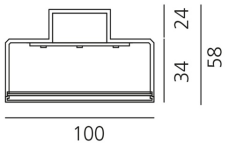

PRODUCT CODE: BL01101

FEATURES

- Article Code: **BL01101**
- Colour: **White**
- Installation: **Suspension**
- Series: **Architectural Indoor**
- Environment: **Indoor**
- design by: **Foster + Partners**

DIMENSIONS

- Length: **cm 115.4**
- Width: **cm 10**
- Height: **cm 5.8**

LUMINAIRE

- Watt: **38W**
- Voltage: **220-240V**
- Delivered lumens output: **4948lm**
- CCT: **4000K**
- Efficiency: **81%**
- Efficacy: **130.22lm/W**
- CRI: **80**
- Dimmable Typology: **Dali**

Notes

220/240Vac 50/60Hz electronic ballast included.
Driver uses 2 DALI Addresses