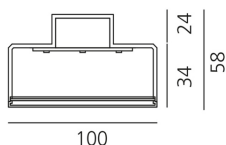

DIMENSIONS

- Length: **cm 115.4**
- Width: **cm 10**
- Height: **cm 5.8**

LUMINAIRE

- Watt: **38W**
- Voltage: **220-240V**
- Delivered lumens output: **4948lm**
- CCT: **4000K**
- Efficiency: **81%**
- Efficacy: **130.22lm/W**
- CRI: **80**