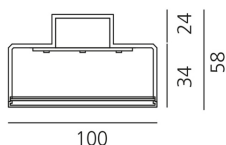

DIMENSIONS

- Length: **cm 230.9**
- Width: **cm 10**
- Height: **cm 5.8**

LUMINAIRE

- Watt: **75W**
- Voltage: **220-240V**
- Delivered lumens output: **9400lm**
- CCT: **3000K**
- Efficiency: **81%**
- Efficacy: **125.33lm/W**
- CRI: **80**
- Dimmable Typology: **Dali**