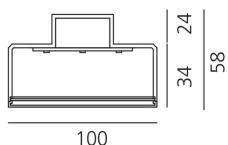

DIMENSIONS

- Length: **cm 230.9**
- Width: **cm 10**
- Height: **cm 5.8**

LUMINAIRE

- Watt: **73W**
- Voltage: **220-240V**
- Delivered lumens output: **9400lm**
- CCT: **3000K**
- Efficiency: **81%**
- Efficacy: **128.77lm/W**
- CRI: **80**