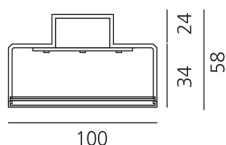

DIMENSIONS

- Length: **cm 230.9**
- Width: **cm 10**
- Height: **cm 5.8**

LUMINAIRE

- Watt: **73W**
- Voltage: **220-240V**
- Delivered lumens output: **9400lm**
- CCT: **3000K**
- Efficiency: **81%**
- Efficacy: **128.77lm/W**
- CRI: **80**