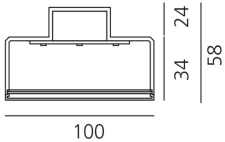

PRODUCT CODE: BL11104

FEATURES

- Article Code: **BL11104**
- Colour: **Black**
- Installation: **Suspension**
- Series: **Architectural Indoor**
- Environment: **Indoor**
- design by: **Foster + Partners**

DIMENSIONS

- Length: **cm 230.9**
- Width: **cm 10**
- Height: **cm 5.8**

LUMINAIRE

- Watt: **75W**
- Voltage: **220-240V**
- Delivered lumens output: **9897lm**
- CCT: **4000K**
- Efficiency: **81%**
- Efficacy: **131.96lm/W**
- CRI: **80**
- Dimmable Typology: **Dali**

Notes

220/240Vac 50/60Hz electronic ballast included.
Driver uses 2 DALI Addresses