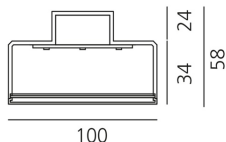

DIMENSIONS

- Length: **cm 230.9**
- Width: **cm 10**
- Height: **cm 5.8**

LUMINAIRE

- Watt: **73W**
- Voltage: **220-240V**
- Delivered lumens output: **9897lm**
- CCT: **4000K**
- Efficiency: **81%**
- Efficacy: **135.57lm/W**
- CRI: **80**