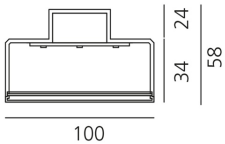

Hoy System - Linear Module - No Light - 1154mm - White

Foster + Partners

IP20  

PRODUCT CODE: BL01201

FEATURES

- Article Code: **BL01201**
- Colour: **White**
- Installation: **CeilingSuspension**
- Series: **Architectural Indoor**
- Environment: **Indoor**
- design by: **Foster + Partners**

DIMENSIONS

- Length: **cm 115.4**
- Width: **cm 10**
- Height: **cm 5.8**

Notes

Through-wiring for Undimamable and Dali Versions

Accessories

Ceiling feedable 2x90° joint including 2 intermediate joints - Black
BL21304