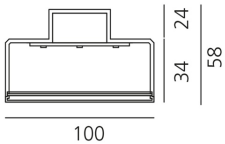

Hoy System - Linear Module - No Light - 2309mm - White

Foster + Partners

IP20  

PRODUCT CODE: BL11201

FEATURES

- Article Code: **BL11201**
- Colour: **White**
- Installation: **CeilingSuspension**
- Series: **Architectural Indoor**
- Environment: **Indoor**
- design by: **Foster + Partners**

DIMENSIONS

- Length: **cm 230.9**
- Width: **cm 10**
- Height: **cm 5.8**

Notes

Through-wiring for Undimamable and Dali Versions

Accessories

Ceiling feedable 2x90° joint including 2 intermediate joints - Black
BL21304