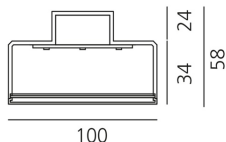

DIMENSIONS

- Length: **cm 38.4**
- Width: **cm 10**
- Height: **cm 5.8**

Notes

Through-wiring for Undimamable and Dali Versions

Accessories

Ceiling feedable 2x90° joint including 2 intermediate joints - Black
BL21304