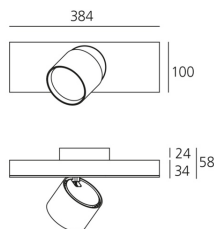

DIMENSIONS

- Length: **cm 38.4**
- Width: **cm 10**
- Height: **cm 5.8**
- Inclination: **90°**
- Rotation: **360°**

IP20   Dimmerable: 

LUMINAIRE

- Watt: **22W**
- Voltage: **220-240V**
- Delivered lumens output: **1926lm**
- CCT: **2700K**
- Efficiency: **85%**
- Efficacy: **87.55lm/W**
- CRI: **90**
- Dimmable Typology: **Dali**