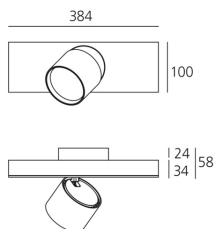

## DIMENSIONS

- Length: **cm 38.4**
- Width: **cm 10**
- Height: **cm 5.8**
- Inclination: **90°**
- Rotation: **360°**

IP20   Dimmerable: 