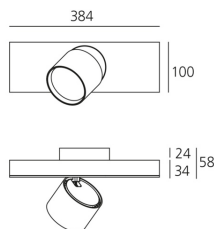

DIMENSIONS

- Length: **cm 38.4**
- Width: **cm 10**
- Height: **cm 5.8**
- Inclination: **90°**
- Rotation: **360°**

IP20   Dimmerable: 

LUMINAIRE

- Watt: **22W**
- Voltage: **220-240V**
- Delivered lumens output: **2216lm**
- CCT: **4000K**
- Efficiency: **85%**
- Efficacy: **100.73lm/W**
- CRI: **90**
- Dimmable Typology: **Dali**