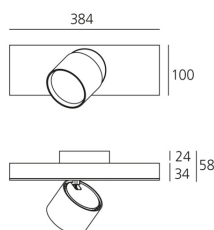

LUMINAIRE

- Watt: **22W**
- Voltage: **220-240V**
- Delivered lumens output: **2216lm**
- CCT: **4000K**
- Efficiency: **85%**
- Efficacy: **100.73lm/W**
- CRI: **90**
- Dimmable Typology: **Dali**

Notes

220/240Vac 50/60Hz electronic ballast included

PRODUCT CODE: BL30201

FEATURES

- Article Code: **BL30201**
- Colour: **White**
- Installation: **Projector**
- Series: **Architectural Indoor**
- Environment: **Indoor**
- design by: **Foster + Partners**

DIMENSIONS

- Length: **cm 38.4**
- Width: **cm 10**
- Height: **cm 5.8**
- Inclination: **90°**
- Rotation: **360°**