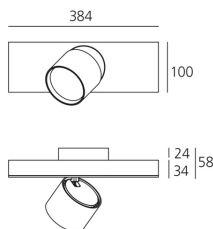

DIMENSIONS

- Length: **cm 38.4**
- Width: **cm 10**
- Height: **cm 5.8**
- Inclination: **90°**
- Rotation: **360°**

IP20   Dimmerable: 

LUMINAIRE

- Watt: **22W**
- Voltage: **220-240V**
- Delivered lumens output: **1771lm**
- CCT: **2700K**
- Efficiency: **78%**
- Efficacy: **80.48lm/W**
- CRI: **90**
- Dimmable Typology: **Dali**