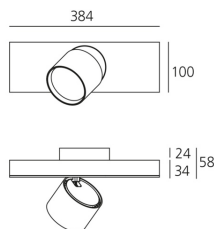

LUMINAIRE

- Watt: **22W**
- Voltage: **220-240V**
- Delivered lumens output: **1771lm**
- CCT: **2700K**
- Efficiency: **78%**
- Efficacy: **80.48lm/W**
- CRI: **90**
- Dimmable Typology: **Dali**

Notes

220/240Vac 50/60Hz electronic ballast included

PRODUCT CODE: BL30301

FEATURES

- Article Code: **BL30301**
- Colour: **White**
- Installation: **Projector**
- Series: **Architectural Indoor**
- Environment: **Indoor**
- design by: **Foster + Partners**

DIMENSIONS

- Length: **cm 38.4**
- Width: **cm 10**
- Height: **cm 5.8**
- Inclination: **90°**
- Rotation: **360°**