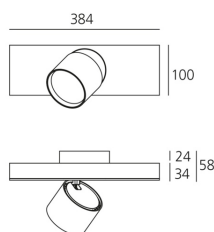

## DIMENSIONS

- Length: **cm 38.4**
- Width: **cm 10**
- Height: **cm 5.8**
- Inclination: **90°**
- Rotation: **360°**

IP20   Dimmerable: 