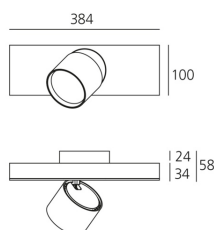

PRODUCT CODE: BL30504

FEATURES

- Article Code: **BL30504**
- Colour: **Black**
- Installation: **Projector**
- Series: **Architectural Indoor**
- Environment: **Indoor**
- design by: **Foster + Partners**

DIMENSIONS

- Length: **cm 38.4**
- Width: **cm 10**
- Height: **cm 5.8**
- Inclination: **90°**
- Rotation: **360°**

LUMINAIRE

- Watt: **22W**
- Voltage: **220-240V**
- Delivered lumens output: **2037lm**
- CCT: **4000K**
- Efficiency: **78%**
- Efficacy: **92.59lm/W**
- CRI: **90**
- Dimmable Typology: **Dali**

Notes

220/240Vac 50/60Hz electronic ballast included