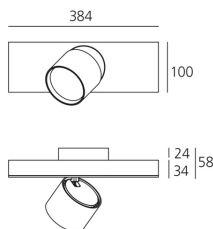

DIMENSIONS

- Length: **cm 38.4**
- Width: **cm 10**
- Height: **cm 5.8**
- Inclination: **90°**
- Rotation: **360°**

IP20   Dimmerable: 

LUMINAIRE

- Watt: **22W**
- Voltage: **220-240V**
- Delivered lumens output: **1916lm**
- CCT: **2700K**
- Efficiency: **84%**
- Efficacy: **87.09lm/W**
- CRI: **90**
- Dimmable Typology: **Dali**